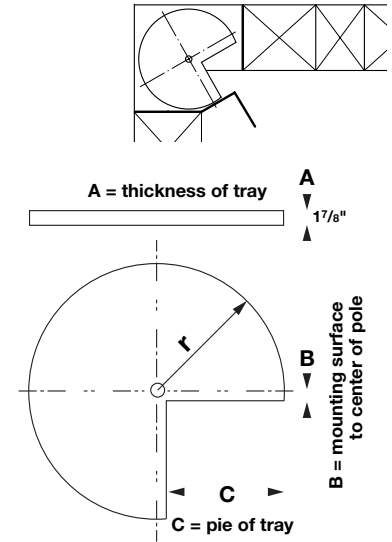

#### Revolving Pie-cut/Kidney

##### Pie-cut Shelf Set

- Bump detent in closed position
- Easily installed, adjustable post
- Pre-drilled holes for easy door attachment

Adjustable post fits 23 1/4" - 33" high cabinets.

Material: Shelves: high impact polystyrene

Post: steel, chrome-plated

Bearings: nylon

Bottom support: steel, galvanized

Size	r=radius	A	B	C	white
24"	12"	1 7/8"	1 1/2"	10 1/2"	542.10.721
28"	14"	1 7/8"	3 1/2"	10 1/2"	542.10.730

Packing: 1 set (includes 2 trays and hardware)

Material: Shelves: high impact polystyrene

Post: steel, chrome-plated

Bearings: nylon

Size	r=radius	A	B	C	white	almond
24"	12"	1 7/8"	2"	10"	542.11.728	542.11.420
28"	14"	1 7/8"	4"	10"	542.11.737	542.11.430
32"	16"	2 1/8"	4 1/8"	11 7/8"	542.11.740	542.11.440