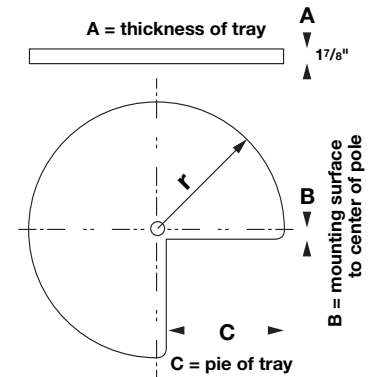

Post: steel, chrome-plated

Bearings: nylon

Bottom support: steel, galvanized

Size	r=radius	A	B	C	white
24"	12"	1 7/8"	1 1/2"	10 1/2"	542.10.721
28"	14"	1 7/8"	3 1/2"	10 1/2"	542.10.730

Packing: 1 set (includes 2 trays and hardware)

##### Kidney Shelf Set

- For use in corner cabinets with hinged door
- Trays rotate independently
- Lock-in position
- Easily installed, adjustable post

Adjustable post fits 23 1/4" - 33" high cabinets.

Material: Shelves: high impact polystyrene

Post: steel, chrome-plated

Bearings: nylon

Size	r=radius	A	B	C	white	almond
24"	12"	1 7/8"	2"	10"	542.11.728	542.11.420
28"	14"	1 7/8"	4"	10"	542.11.737	542.11.430
32"	16"	2 1/8"	4 1/8"	11 7/8"	542.11.740	542.11.440